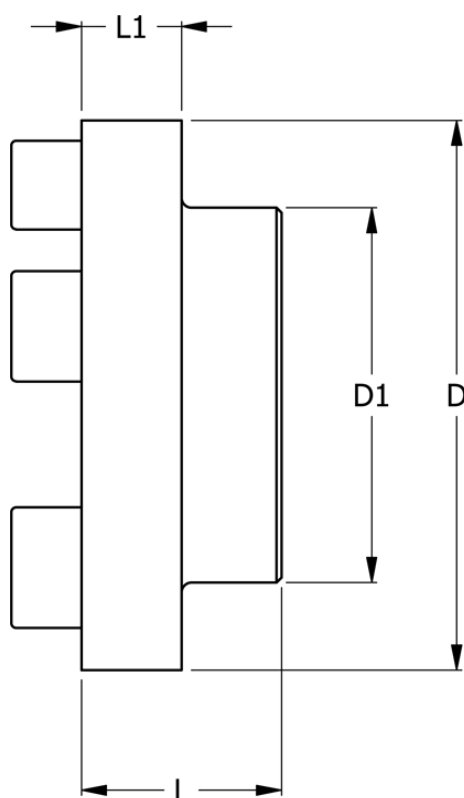

Article number: 330620004

Description: Coupling N-Eupex str. 200
Part 4 without bore

Measures

D	= 200
D1	= 140
L	= 80
L1	= 24
Max bore	= 85
Torque (N m)	= 1340